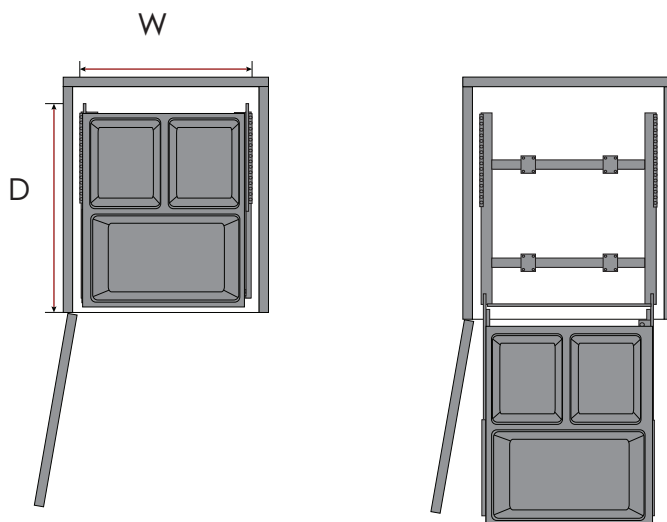

M-Series Eco-Bin for Hinged Doors

Product Features

The classic waste pullout is the best economical solution for waste recycling in your kitchen. Featuring an integrated cover, and a full-extension slide.

- Bottom mounted for easy installation
- Hinge operated bracket for a pullout application
- Integrated cover to prevent pesky odours
- Hinged door only
- Load capacity: 25kg (55lbs)
- 3 Bin (2 x 10L, 1 x 20L)

Ordering Guide

Description	Part#
White 344 x 412 x 480mm (13 1/2 x 16 1/4 x 18 7/8")	04-1011-W
Athracite Grey 344 x 412 x 480mm (13 1/2 x 16 1/4 x 18 7/8")	04-1011-AG

Minimum Interior Cabinet Dimensions

W x H x D 364 x 480 x 500mm (14 3/8 x 18 7/8 x 19 5/8")

What's In The Box

1. x4

2. x16

Pan Head #8 x 5/8in

3. x6

Pan Head #8 x 1in

4. x1