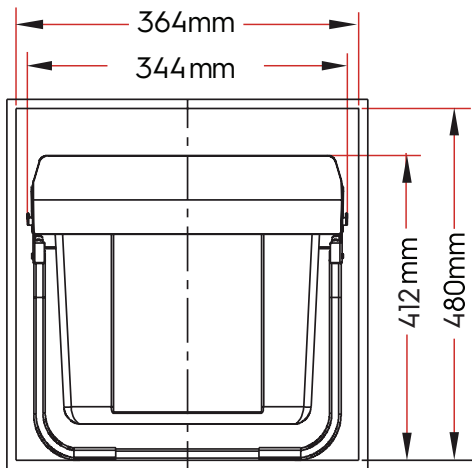

- Bottom mounted for easy installation
- Hinge operated bracket for a pullout application
- Integrated cover to prevent pesky odours
- Hinged door only
- Load capacity: 25kg (55lbs)
- 3 Bin (2 x 10L, 1 x 20L)

Ordering Guide

Description	Part#
White 344 x 412 x 480mm (13 1/2 x 16 1/4 x 18 7/8")	04-1011-W
Athracite Grey 344 x 412 x 480mm (13 1/2 x 16 1/4 x 18 7/8")	04-1011-AG

Minimum Interior Cabinet Dimensions

W x H x D 364 x 480 x 500mm (14 3/8 x 18 7/8 x 19 5/8")

What's In The Box

1. x4

2. x16

Pan Head #8 x 5/8in

3. x6

Pan Head #8 x 1in

4. x1

Internal Cabinet Required Dimensions

Base Drilling Diagram