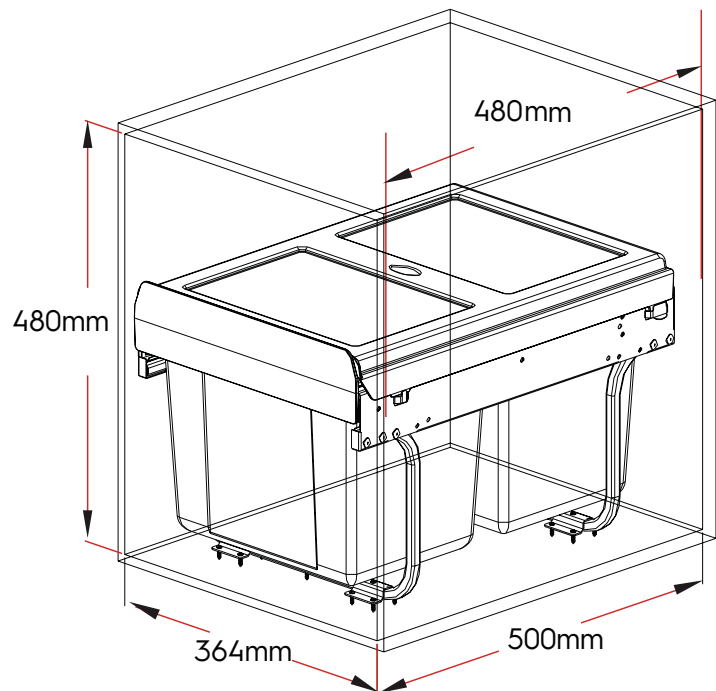

- Bottom mounted for easy installation
- Hinge operated bracket for a pullout application
- Integrated cover to prevent pesky odours
- Hinged door only
- Load capacity: 25kg (55lbs)
- 3 Bin (2 x 10L, 1 x 20L)

Ordering Guide

Description	Part#
White 344 x 412 x 480mm (13 1/2 x 16 1/4 x 18 7/8")	04-1011-W
Athracite Grey 344 x 412 x 480mm (13 1/2 x 16 1/4 x 18 7/8")	04-1011-AG

Minimum Interior Cabinet Dimensions

W x H x D 364 x 480 x 500mm (14 3/8 x 18 7/8 x 19 5/8")

What's In The Box

1. x4

2. x16

Pan Head #8 x 5/8in

3. x6

Pan Head #8 x 1in

4. x1

Internal Cabinet Required Dimensions

Base Drilling Diagram