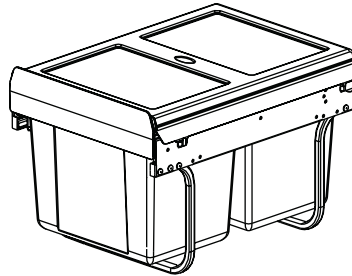

- Bottom mounted for easy installation
- Hinge operated bracket for a pullout application
- Integrated cover to prevent pesky odours
- Hinged door only
- Load capacity: 25kg (55lbs)
- 3 Bin (2 x 10L, 1 x 20L)

Ordering Guide

Description	Part#
White 344 x 412 x 480mm (13 1/2 x 16 1/4 x 18 7/8")	04-1011-W
Athracite Grey 344 x 412 x 480mm (13 1/2 x 16 1/4 x 18 7/8")	04-1011-AG

Minimum Interior Cabinet Dimensions

W x H x D 364 x 480 x 500mm (14 3/8 x 18 7/8 x 19 5/8")

What's In The Box

1. x4

2. x16

Pan Head #8 x 5/8in

3. x6

Pan Head #8 x 1in

4. x1