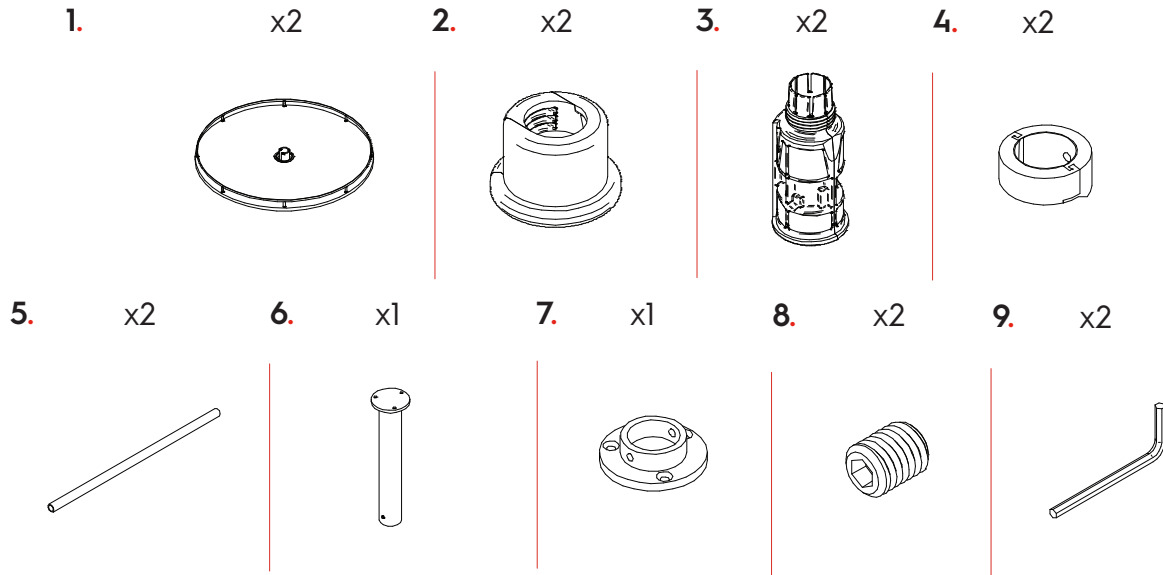

What's In The Box