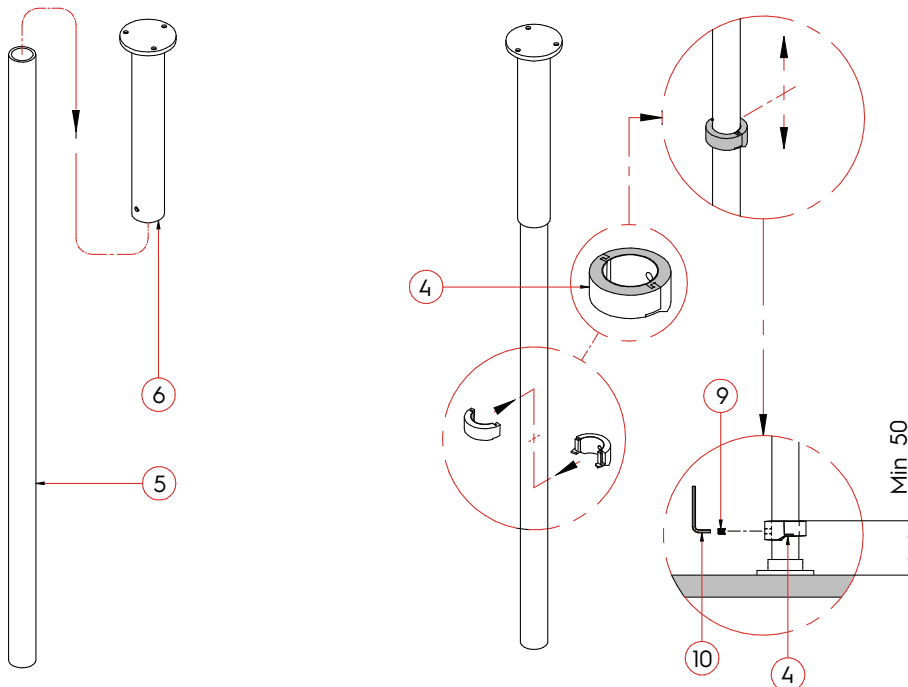

- Ideal for 45 degree corner cabinets
- Available in 3 diameters: 450mm, 715mm and 815mm (18", 28" and 32")
- Anti-slip melamine bottom which is TSCA Title VI compliant
- Load Capacity: 17kg (37lbs) per shelf for 18" & 28" size
- Load Capacity: 21kg (46lbs) per shelf for 32" size

Adjustable Height Metal Post, Chrome

Description

645 - 720mm (25 3/8" - 28 3/8")

Part#

041-VSQT5002C

Baskets, set of 2 including Fast-Block fittings

Description	Finish	Part#
∅ x H 450 x 645 - 720mm (17 3/4" x 25 3/8" - 28 3/8")	Anthracite Dark Grey	041-VGLR450-AG
∅ x H 450 x 645 - 720mm (17 3/4" x 25 3/8" - 28 3/8")	White & Chrome	041-VGLR450-WHC
∅ x H 715 x 645 - 720mm (28 1/8" x 25 3/8" - 28 3/8")	Anthracite Dark Grey	041-VGLR700-AG
∅ x H 715 x 645 - 720mm (28 1/8" x 25 3/8" - 28 3/8")	White & Chrome	041-VGLR700-WHC
∅ x H 815 x 645 - 720mm (32 1/16" x 25 3/8" - 28 3/8")	Anthracite Dark Grey	041-VGLR800-AG
∅ x H 815 x 645 - 720mm (32 1/16" x 25 3/8" - 28 3/8")	White & Chrome	041-VGLR800-WHC

Minimum Interior Cabinet Dimensions

- ∅ x H 450 x 645 - 720mm (17 3/4" x 25 3/8" - 28 3/8")
- ∅ x H 715 x 645 - 720mm (28 1/8" x 25 3/8" - 28 3/8")
- ∅ x H 815 x 645 - 720mm (32 1/16" x 25 3/8" - 28 3/8")

What's In The Box

Step #1

Step #2

Step #3

Step #4

Step #5