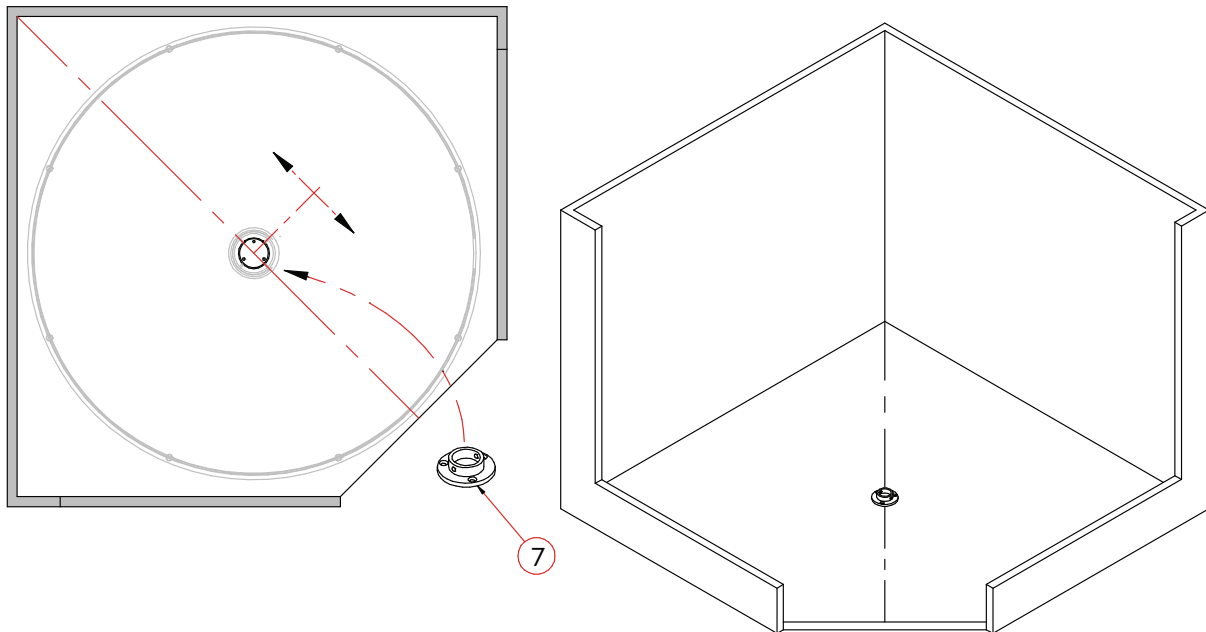

What's In The Box

Step #1