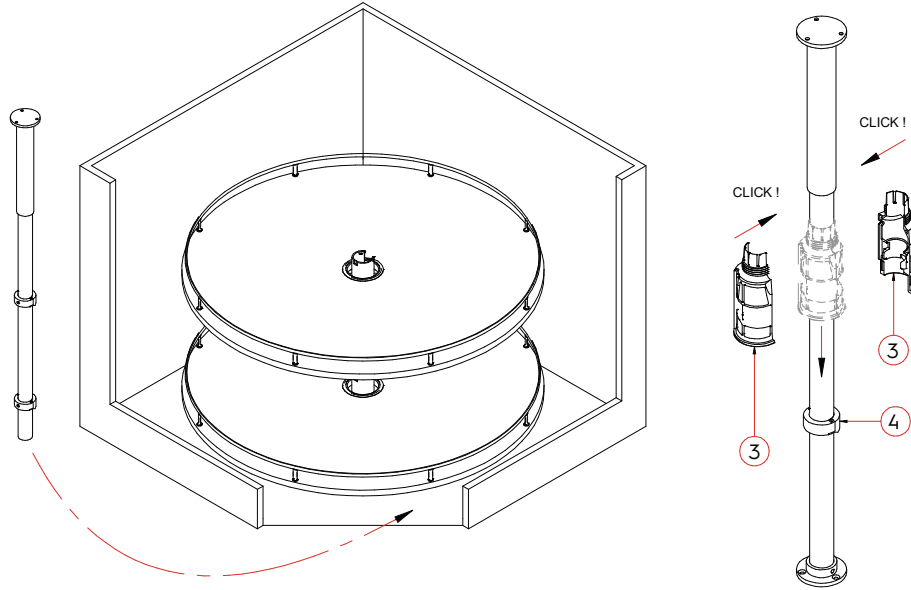

- Ideal for 45 degree corner cabinets
- Available in 3 diameters: 450mm, 715mm and 815mm (18", 28" and 32")
- Anti-slip melamine bottom which is TSCA Title VI compliant
- Load Capacity: 17kg (37lbs) per shelf for 18" & 28" size
- Load Capacity: 21kg (46lbs) per shelf for 32" size

Adjustable Height Metal Post, Chrome

Description

645 - 720mm (25 3/8" - 28 3/8")

Part#

041-VSQT5002C

Baskets, set of 2 including Fast-Block fittings

Description	Finish	Part#
∅ x H 450 x 645 - 720mm (17 3/4" x 25 3/8" - 28 3/8")	Anthracite Dark Grey	041-VGLR450-AG
∅ x H 450 x 645 - 720mm (17 3/4" x 25 3/8" - 28 3/8")	White & Chrome	041-VGLR450-WHC
∅ x H 715 x 645 - 720mm (28 1/8" x 25 3/8" - 28 3/8")	Anthracite Dark Grey	041-VGLR700-AG
∅ x H 715 x 645 - 720mm (28 1/8" x 25 3/8" - 28 3/8")	White & Chrome	041-VGLR700-WHC
∅ x H 815 x 645 - 720mm (32 1/16" x 25 3/8" - 28 3/8")	Anthracite Dark Grey	041-VGLR800-AG
∅ x H 815 x 645 - 720mm (32 1/16" x 25 3/8" - 28 3/8")	White & Chrome	041-VGLR800-WHC

What's In The Box

Step #1

Step #2

Step #3

Step #4

Step #5