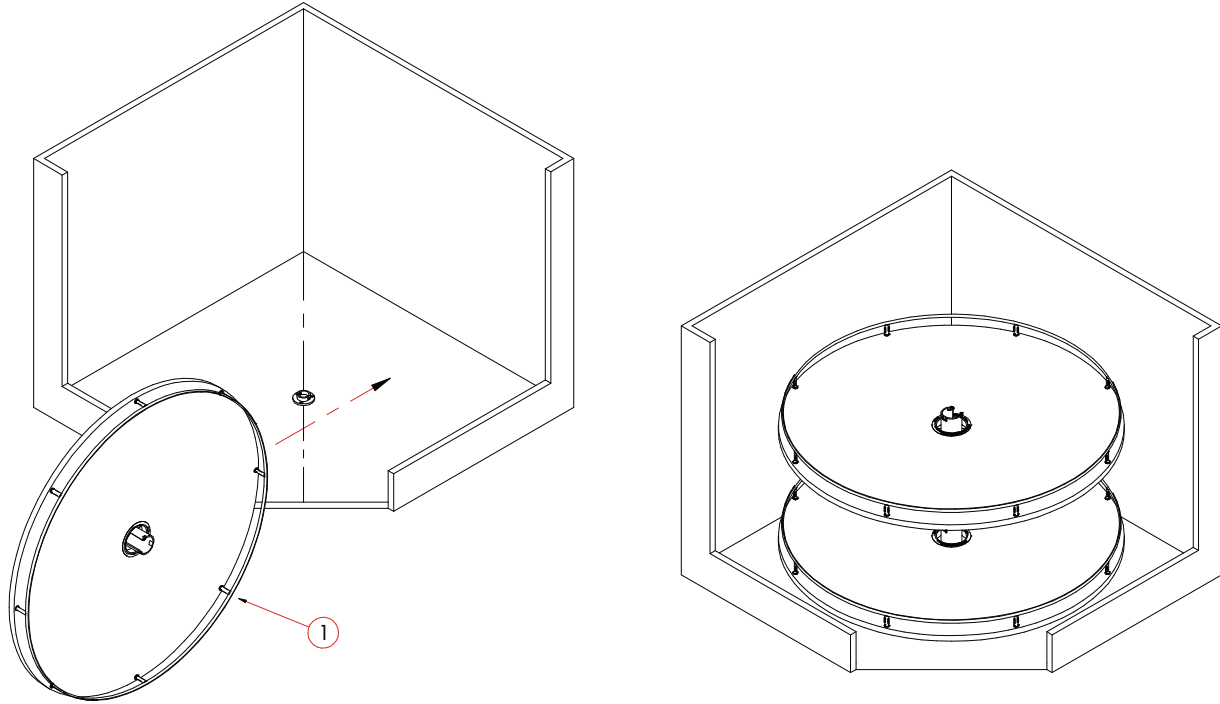

- Ideal for 45 degree corner cabinets
- Available in 3 diameters: 450mm, 715mm and 815mm (18", 28" and 32")
- Anti-slip melamine bottom which is TSCA Title VI compliant
- Load Capacity: 17kg (37lbs) per shelf for 18" & 28" size
- Load Capacity: 21kg (46lbs) per shelf for 32" size

Adjustable Height Metal Post, Chrome

Description

645 - 720mm (25 3/8" - 28 3/8")

Part#

041-VSQT5002C

Baskets, set of 2 including Fast-Block fittings

Description	Finish	Part#
∅ x H 450 x 645 - 720mm (17 3/4" x 25 3/8" - 28 3/8")	Anthracite Dark Grey	041-VGLR450-AG
∅ x H 450 x 645 - 720mm (17 3/4" x 25 3/8" - 28 3/8")	White & Chrome	041-VGLR450-WHC
∅ x H 715 x 645 - 720mm (28 1/8" x 25 3/8" - 28 3/8")	Anthracite Dark Grey	041-VGLR700-AG
∅ x H 715 x 645 - 720mm (28 1/8" x 25 3/8" - 28 3/8")	White & Chrome	041-VGLR700-WHC
∅ x H 815 x 645 - 720mm (32 1/16" x 25 3/8" - 28 3/8")	Anthracite Dark Grey	041-VGLR800-AG
∅ x H 815 x 645 - 720mm (32 1/16" x 25 3/8" - 28 3/8")	White & Chrome	041-VGLR800-WHC

Minimum Interior Cabinet Dimensions

- ∅ x H 450 x 645 - 720mm (17 3/4" x 25 3/8" - 28 3/8")
- ∅ x H 715 x 645 - 720mm (28 1/8" x 25 3/8" - 28 3/8")
- ∅ x H 815 x 645 - 720mm (32 1/16" x 25 3/8" - 28 3/8")

What's In The Box

Step #1

Step #2

Step #3

Step #4

Step #5