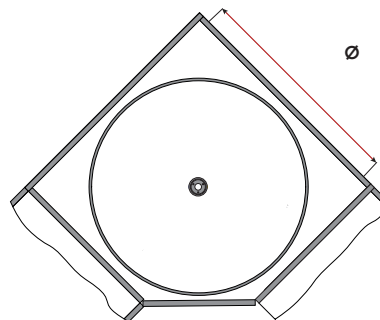

- Ideal for 45 degree corner cabinets
- Available in 3 diameters: 450mm, 715mm and 815mm (18", 28" and 32")
- Anti-slip melamine bottom which is TSCA Title VI compliant
- Load Capacity: 17kg (37lbs) per shelf for 18" & 28" size
- Load Capacity: 21kg (46lbs) per shelf for 32" size

Adjustable Height Metal Post, Chrome

Description

645 - 720mm (25 3/8" - 28 3/8")

Part#

041-VSQT5002C

Baskets, set of 2 including Fast-Block fittings

Description	Finish	Part#
∅ x H 450 x 645 - 720mm (17 3/4" x 25 3/8" - 28 3/8")	Anthracite Dark Grey	041-VGLR450-AG
∅ x H 450 x 645 - 720mm (17 3/4" x 25 3/8" - 28 3/8")	White & Chrome	041-VGLR450-WHC
∅ x H 715 x 645 - 720mm (28 1/8" x 25 3/8" - 28 3/8")	Anthracite Dark Grey	041-VGLR700-AG
∅ x H 715 x 645 - 720mm (28 1/8" x 25 3/8" - 28 3/8")	White & Chrome	041-VGLR700-WHC
∅ x H 815 x 645 - 720mm (32 1/16" x 25 3/8" - 28 3/8")	Anthracite Dark Grey	041-VGLR800-AG
∅ x H 815 x 645 - 720mm (32 1/16" x 25 3/8" - 28 3/8")	White & Chrome	041-VGLR800-WHC

Minimum Interior Cabinet Dimensions

- ∅ x H 450 x 645 - 720mm (17 3/4" x 25 3/8" - 28 3/8")
- ∅ x H 715 x 645 - 720mm (28 1/8" x 25 3/8" - 28 3/8")
- ∅ x H 815 x 645 - 720mm (32 1/16" x 25 3/8" - 28 3/8")