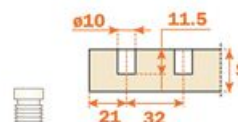

ARTURO SALICE S.p.A. (Società con Unico Socio)

VIA PROVINCIALE NOVEDRATESE, 10
22060 NOVEDRATE (COMO) ITALIA
TEL. 031 790424
FAX 031 791508
info.salice@salice.com

www.salice.com
CAPITALE SOC. € 25.000.000 I.V.
C.F. e P. IVA 00211650130
REG. IMPRESE COMO 00211650130
REA COMO N° 96189

DEUTSCHE SALICE GmbH
74382 NECKARWESTHEIM
www.deutschesalice.de

SALICE UK Ltd.
HUNTINGDON CAMBS PE29 6FN
www.saliceuk.co.uk

SALICE FRANCE S.A.R.L.
06600 ANTIBES
www.salicefrance.com

SALICE CANADA Inc.
MISSISSAUGA, ONTARIO L5L 5Y1
www.salicecanada.com

SALICE AMERICA Inc.
CHARLOTTE NC 28227
www.saliceamerica.com

SALICE ESPAÑA, S.L.U.
08403 GRANOLLERS
www.saliceespana.es