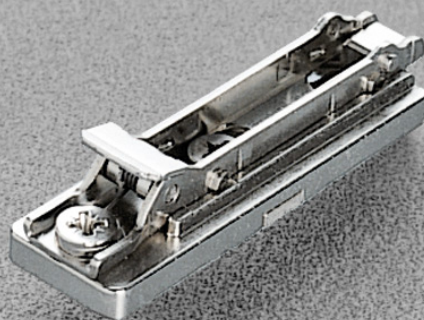

## mounting plates

automatic / longitudinal

### Domi snap-on mounting plates

21+32 mm drilling

- Domi snap-on mounting plates. For hinges Series 100, 200, 400, F, B, M and Silentia.
- 21+32 mm drilling.
- Depth and height adjustment by cam.

### Domi snap-on mounting plates

21+32 mm drilling