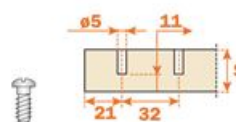

#### BAP3R

Die-cast mounting plates. Fixing: wood screw. B 3.5 DIN 7983.

H= 0 1 2 3 4 5 6 9 12

#### BAPGR

Die-cast mounting plates. Fixing: Euroscrew. Drilling  $\varnothing 5 \times 11$ .

H= 0 1 2 3 4 5 6 9 12