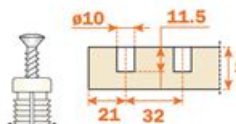

#### BAP3R

Die-cast mounting plates. Fixing: wood screw. B 3.5 DIN 7983.

H= 0 1 2 3 4 5 6 9 12

#### BAPGR

Die-cast mounting plates. Fixing: Euroscrew. Drilling  $\varnothing 5 \times 11$ .

H= 0 1 2 3 4 5 6 9 12

#### BAPMR

Die-cast mounting plates. Fixing: expanding dowel. Drilling  $\varnothing 10 \times 11.5$  mm.

H= 0 1 2 3 4 5 6 9 12